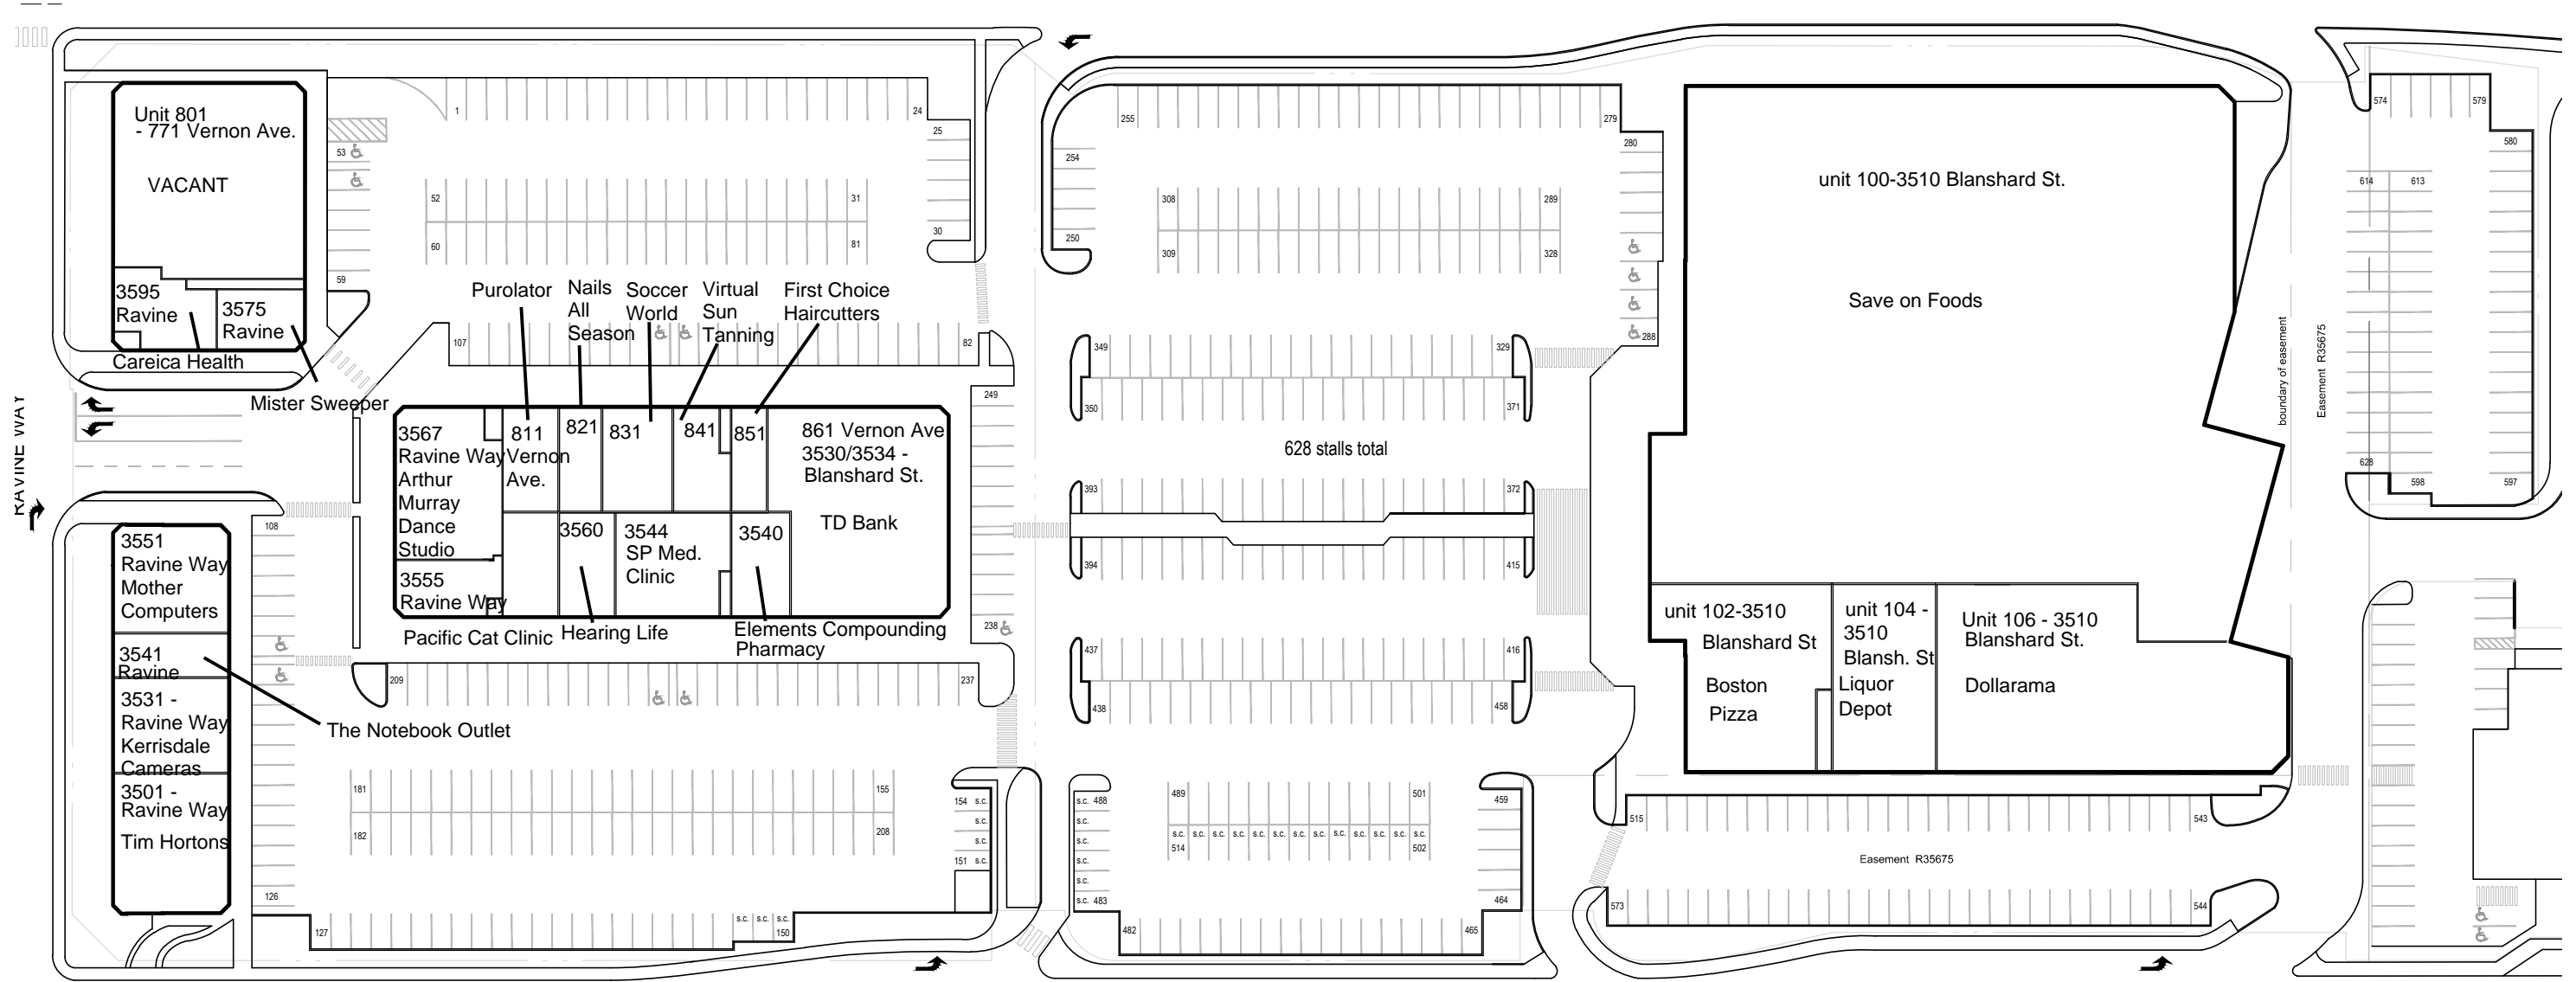

VERNON AVENUE

BLANSHARD STREET

SAANICH PLAZA

PARKING 628 STALLS